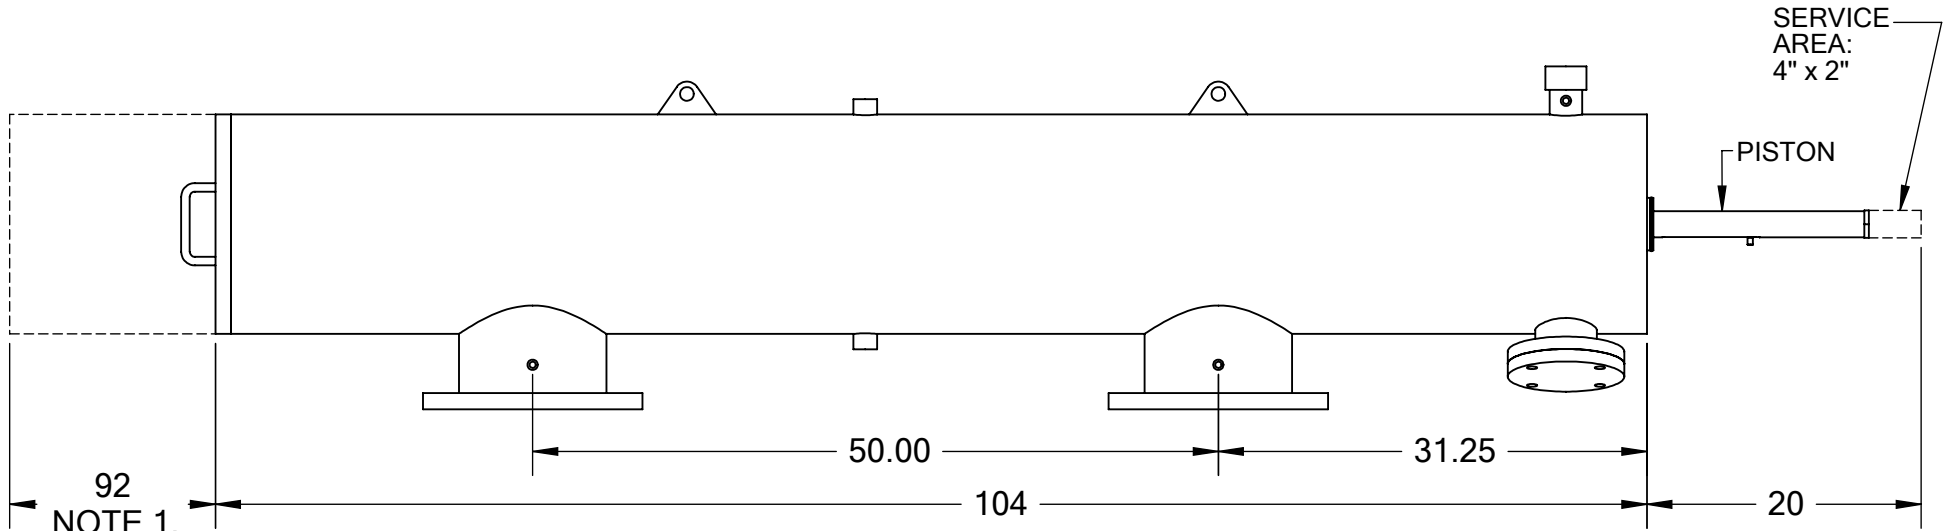

REVISIONS				
REV.	ZONE	DESCRIPTION	DATE	INITIAL

SIDE VIEW

- NOTES:**
- FOR COARSE SCREEN & FINE SCREEN TOGETHER: 92"
FINE SCREEN ONLY: 56"
 - DIMENSIONS TYPICALLY PERTAIN TO ABW 10-LP, 10-XLP, 12-LP, 12-P, 12-XLP, 14-LP, 14-P, 16-LP, 16-P, 16-SP, 18-SP, & 20-SP FILTERS.

TOLERANCES
(UNLESS OTHERWISE SPECIFIED)

FRAC. $\pm 1/16$	ANGLE $\pm 1^\circ$
.X $\pm .1$	
.XX $\pm .05$	
.XXX $\pm .010$	

TEKLEEN
Automatic Filters Inc.
2672 S. LA CIENEGA BLVD.
LOS ANGELES, CA 90034
MAIN: (310) 839-2828
FAX: (310) 839-6878

MATERIAL: VARIES	TITLE: SERVICE AREAS FOR ABW FILTERS WITH 11.0 SQ. FT. FINE SCREEN AND ABOVE
DRAWN BY: S. PERKINSON	
DATE: 09/11/2013	DRAWING NUMBER REV
SCALE: NONE	ABW-SERVICE-AREAS-10LP N/A
SHEET: 1 OF 1	