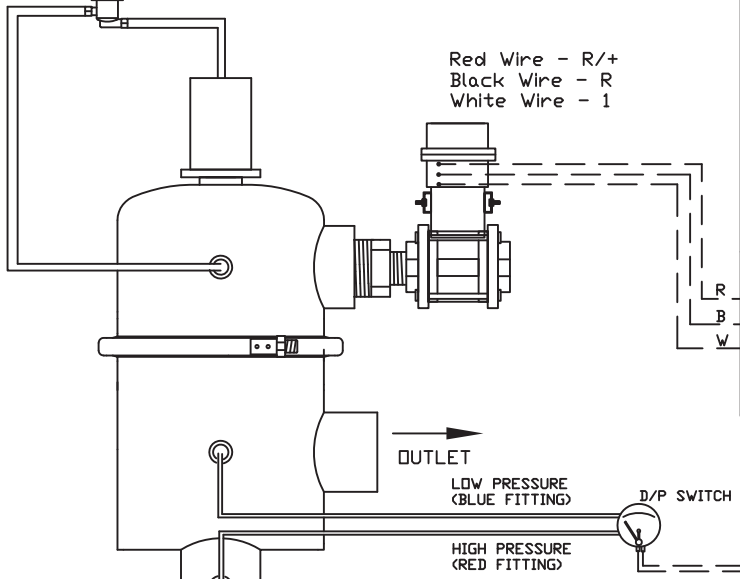

REVISIONS				
ZONE	REV	DESCRIPTION	DATE	APPROVED

GB6
CONTROLLER
MOUNTING
BRACKET

Mini-Filter

Red Wire - R/+
Black Wire - R
White Wire - 1

GB6 ELECTRIC CONTROLLER

----- ELECTRICAL CONNECTION
===== HYDRAULIC CONNECTION

UNLESS OTHERWISE SPECIFIED DIMENSIONS ARE IN INCHES TOLERANCES DECIMALS ANGULAR .XX ± .05 ± 0.5 DEG. .XXX ± .01		AUTOMATIC FILTERS, INC. 2672 S. LA CIENEGA BLVD. LOS ANGELES, CA 90034 (310) 839-2828 FAX (310) 839-6878		
DRAWN JORDEN KAWAMOTO	DATE 05/13/13	TITLE LAYOUT FOR MTF FILTER, MOTOR, EFV, AND GB6 MOUNTED TO A SKID		
CHECKED		SIZE A	DWG NO. WIRE-SKID-MTF-GB6-EFV-01	REV N/A
DESIGN		NOT TO SCALE		SHEET OF