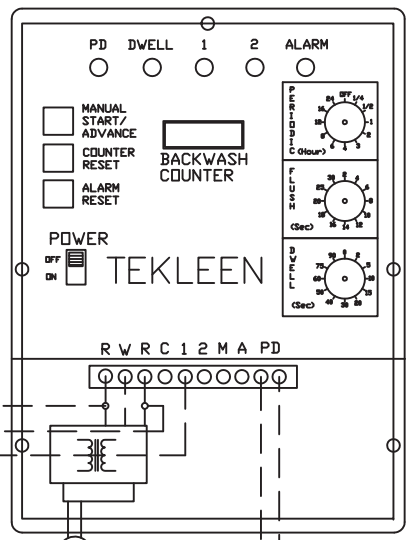

REVISIONS				
ZONE	REV	DESCRIPTION	DATE	APPROVED

GB6
CONTROLLER
MOUNTING
BRACKET

Mini-Filter

Red Wire - R/+
Black Wire - R
White Wire - 1

GB6 ELECTRIC CONTROLLER

----- ELECTRICAL CONNECTION
===== HYDRAULIC CONNECTION

UNLESS OTHERWISE SPECIFIED DIMENSIONS ARE IN INCHES TOLERANCES DECIMALS ANGULAR .XX ± .05 ± 0.5 DEG. .XXX ± .01		AUTOMATIC FILTERS, INC. 2672 S. LA CIENEGA BLVD. LOS ANGELES, CA 90034 (310) 839-2828 FAX (310) 839-6878		
DRAWN JORDEN KAWAMOTO	DATE 05/13/13	TITLE LAYOUT FOR MTF FILTER, MOTOR, EFV, AND GB6 MOUNTED TO A SKID		
CHECKED		SIZE A	DWG NO. WIRE-SKID-MTF-GB6-EFV-01	REV N/A
DESIGN		NOT TO SCALE		SHEET OF