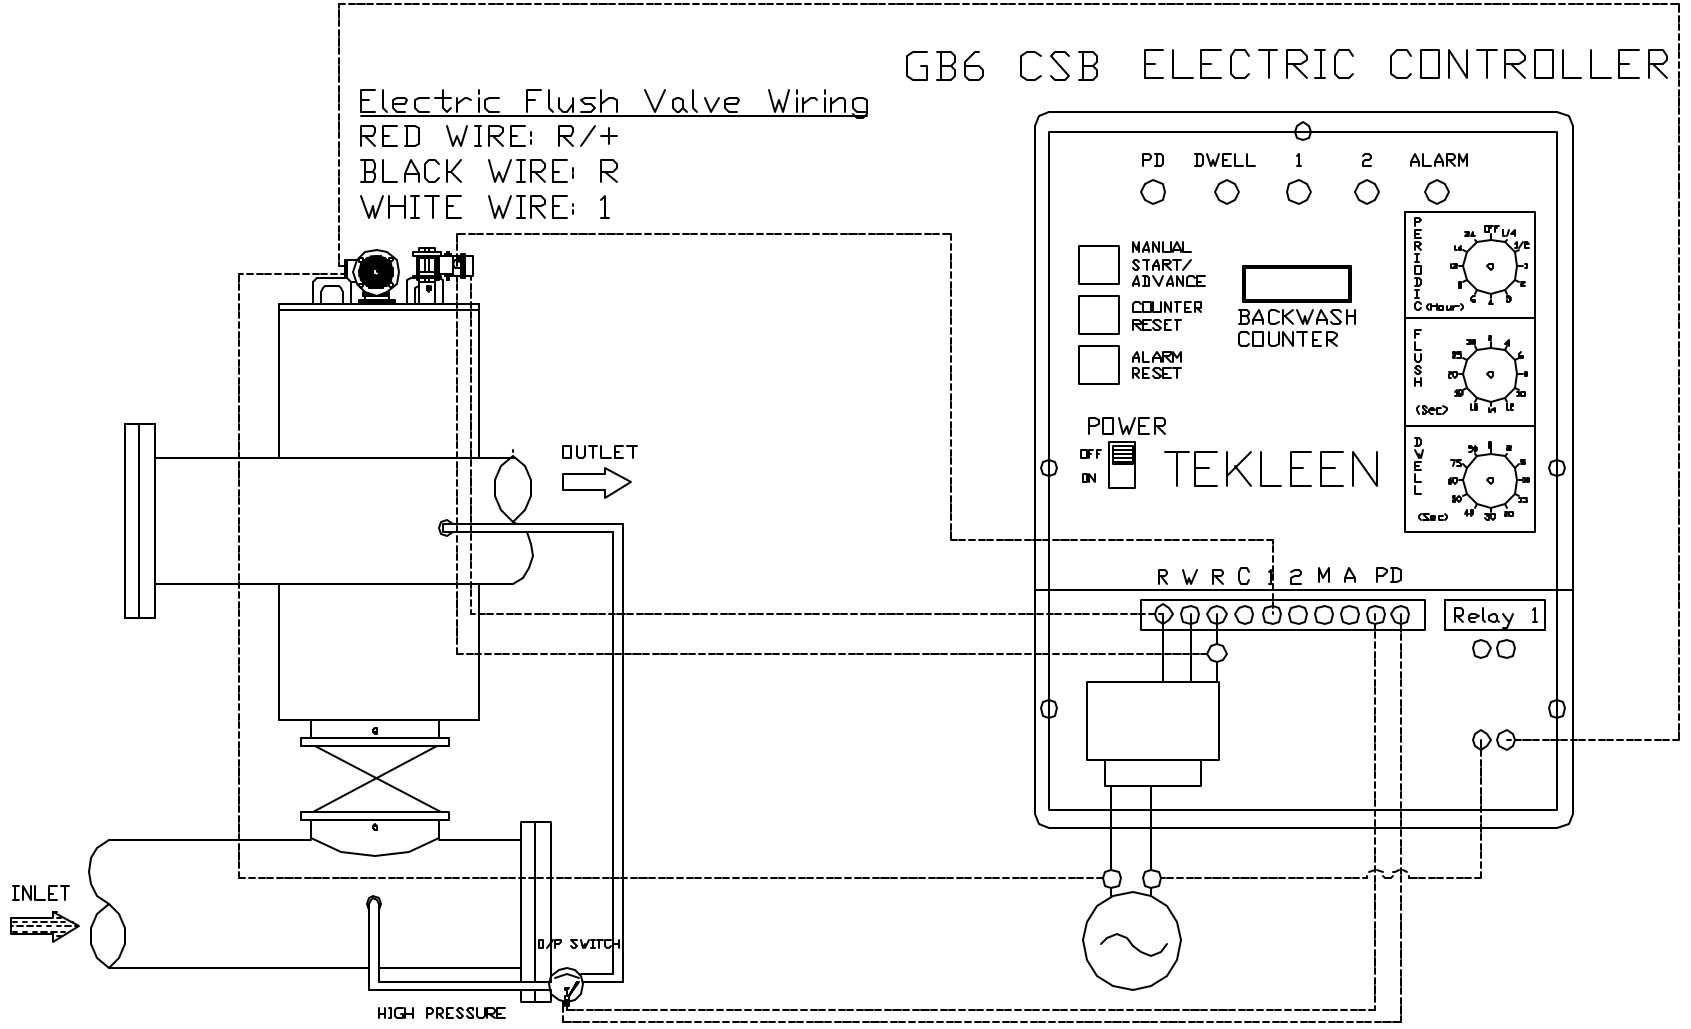

REVISIONS				
ZONE	REV	DESCRIPTION	DATE	APPROVED

GB6 CSB ELECTRIC CONTROLLER

Electric Flush Valve Wiring
 RED WIRE: R/+
 BLACK WIRE: R
 WHITE WIRE: 1

UNLESS OTHERWISE SPECIFIED DIMENSIONS ARE IN INCHES TOLERANCES		AUTOMATIC FILTERS, INC. 2672 S. LA CIENEGA BLVD. LOS ANGELES, CA 90034 (310) 839-2828 FAX (310) 839-6878	
DECIMALS ANGULAR XX ± .05 ± 0.5 DEG XXX ± .01		TITLE CSB Wiring Diagram Elec. Flush Valve	
DRAWN Daniel Stenberg	DATE 10-12-05	SIZE A	DWG NO. CSB EFV GB6
CHECKED			REV 0
DESIGN		SCALE 1:16	SHEET OF