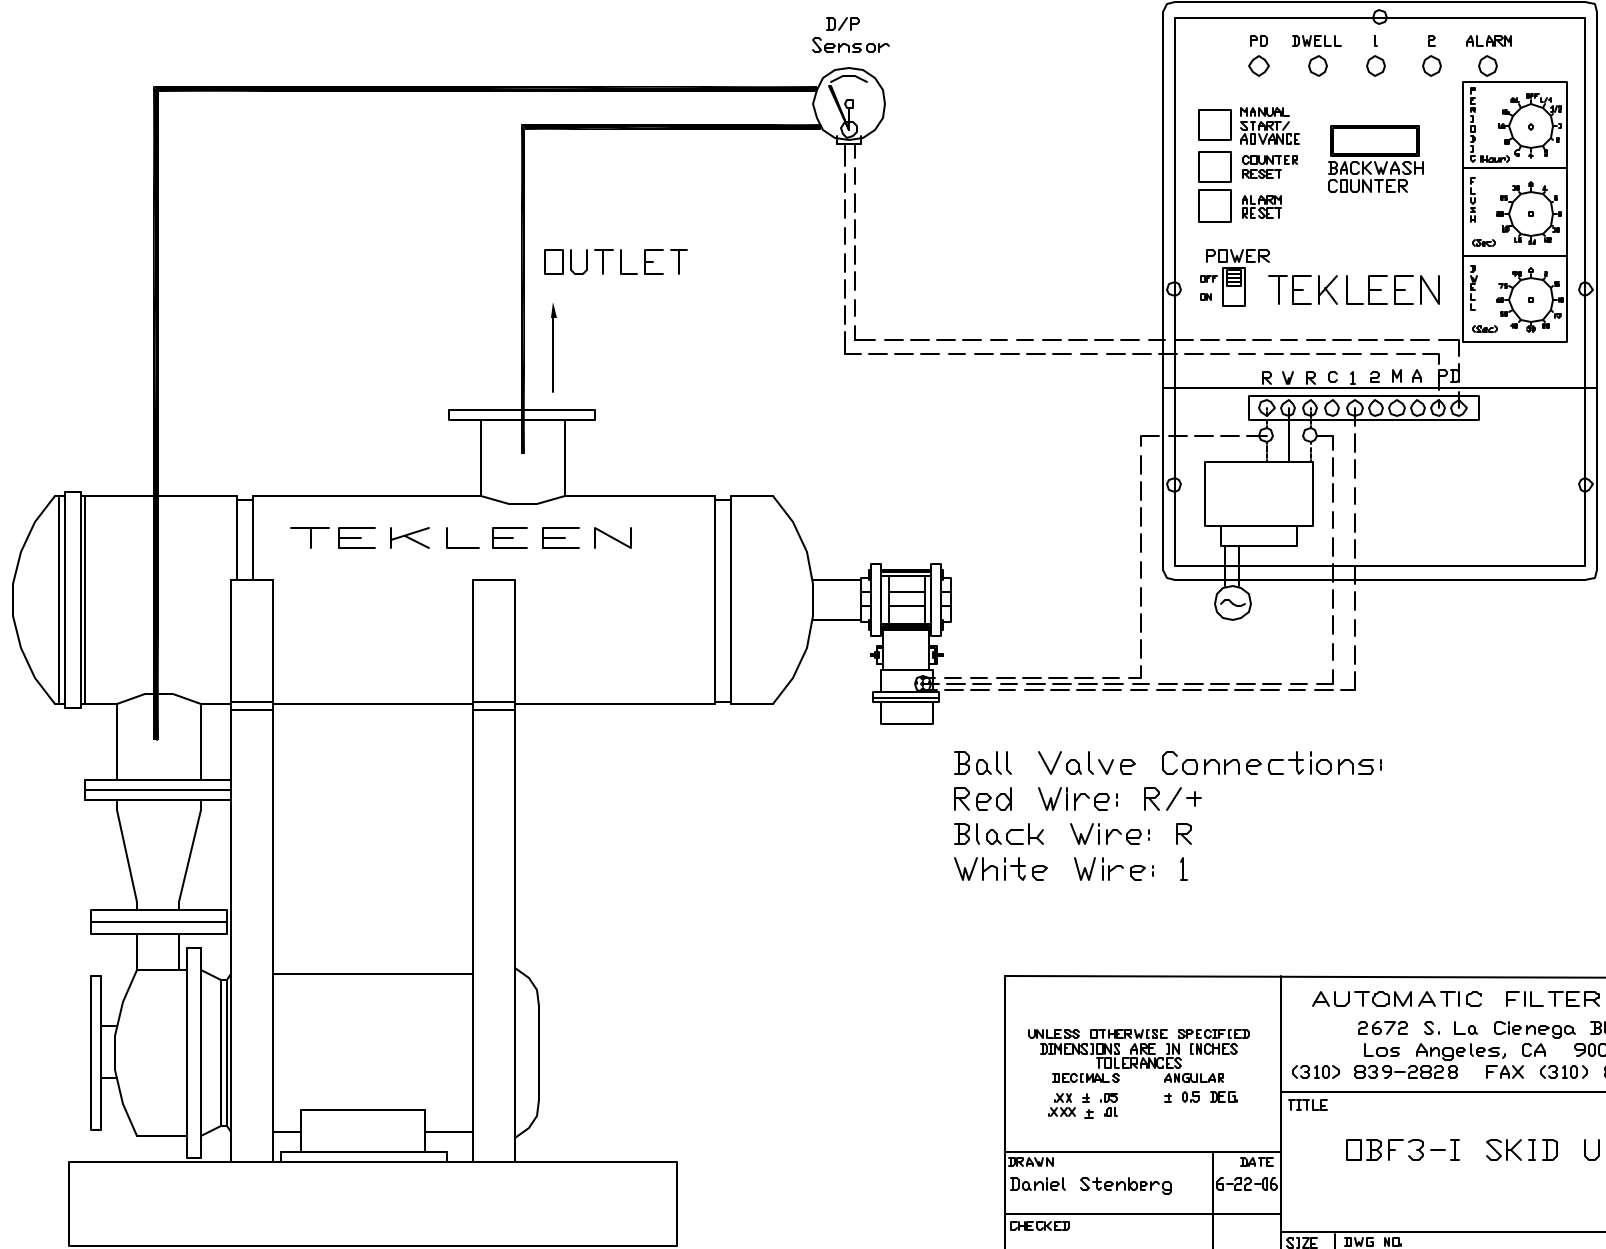

GB6 ELECTRIC CONTROLLER

Ball Valve Connections:
 Red Wire: R/+
 Black Wire: R
 White Wire: 1

UNLESS OTHERWISE SPECIFIED DIMENSIONS ARE IN INCHES TOLERANCES DECIMALS ANGULAR XX ± .05 ± 0.5 DEG XXX ± .01		AUTOMATIC FILTERS, INC. 2672 S. La Cienega Blvd. Los Angeles, CA 90034 (310) 839-2828 FAX (310) 839-6878	
		TITLE OBF3-I SKID UNIT	
DRAWN Daniel Stenberg	DATE 6-22-06	SIZE A	DWG NO. skid-obf3i
CHECKED	DESIGN	REV 0	
		SHEET OF	